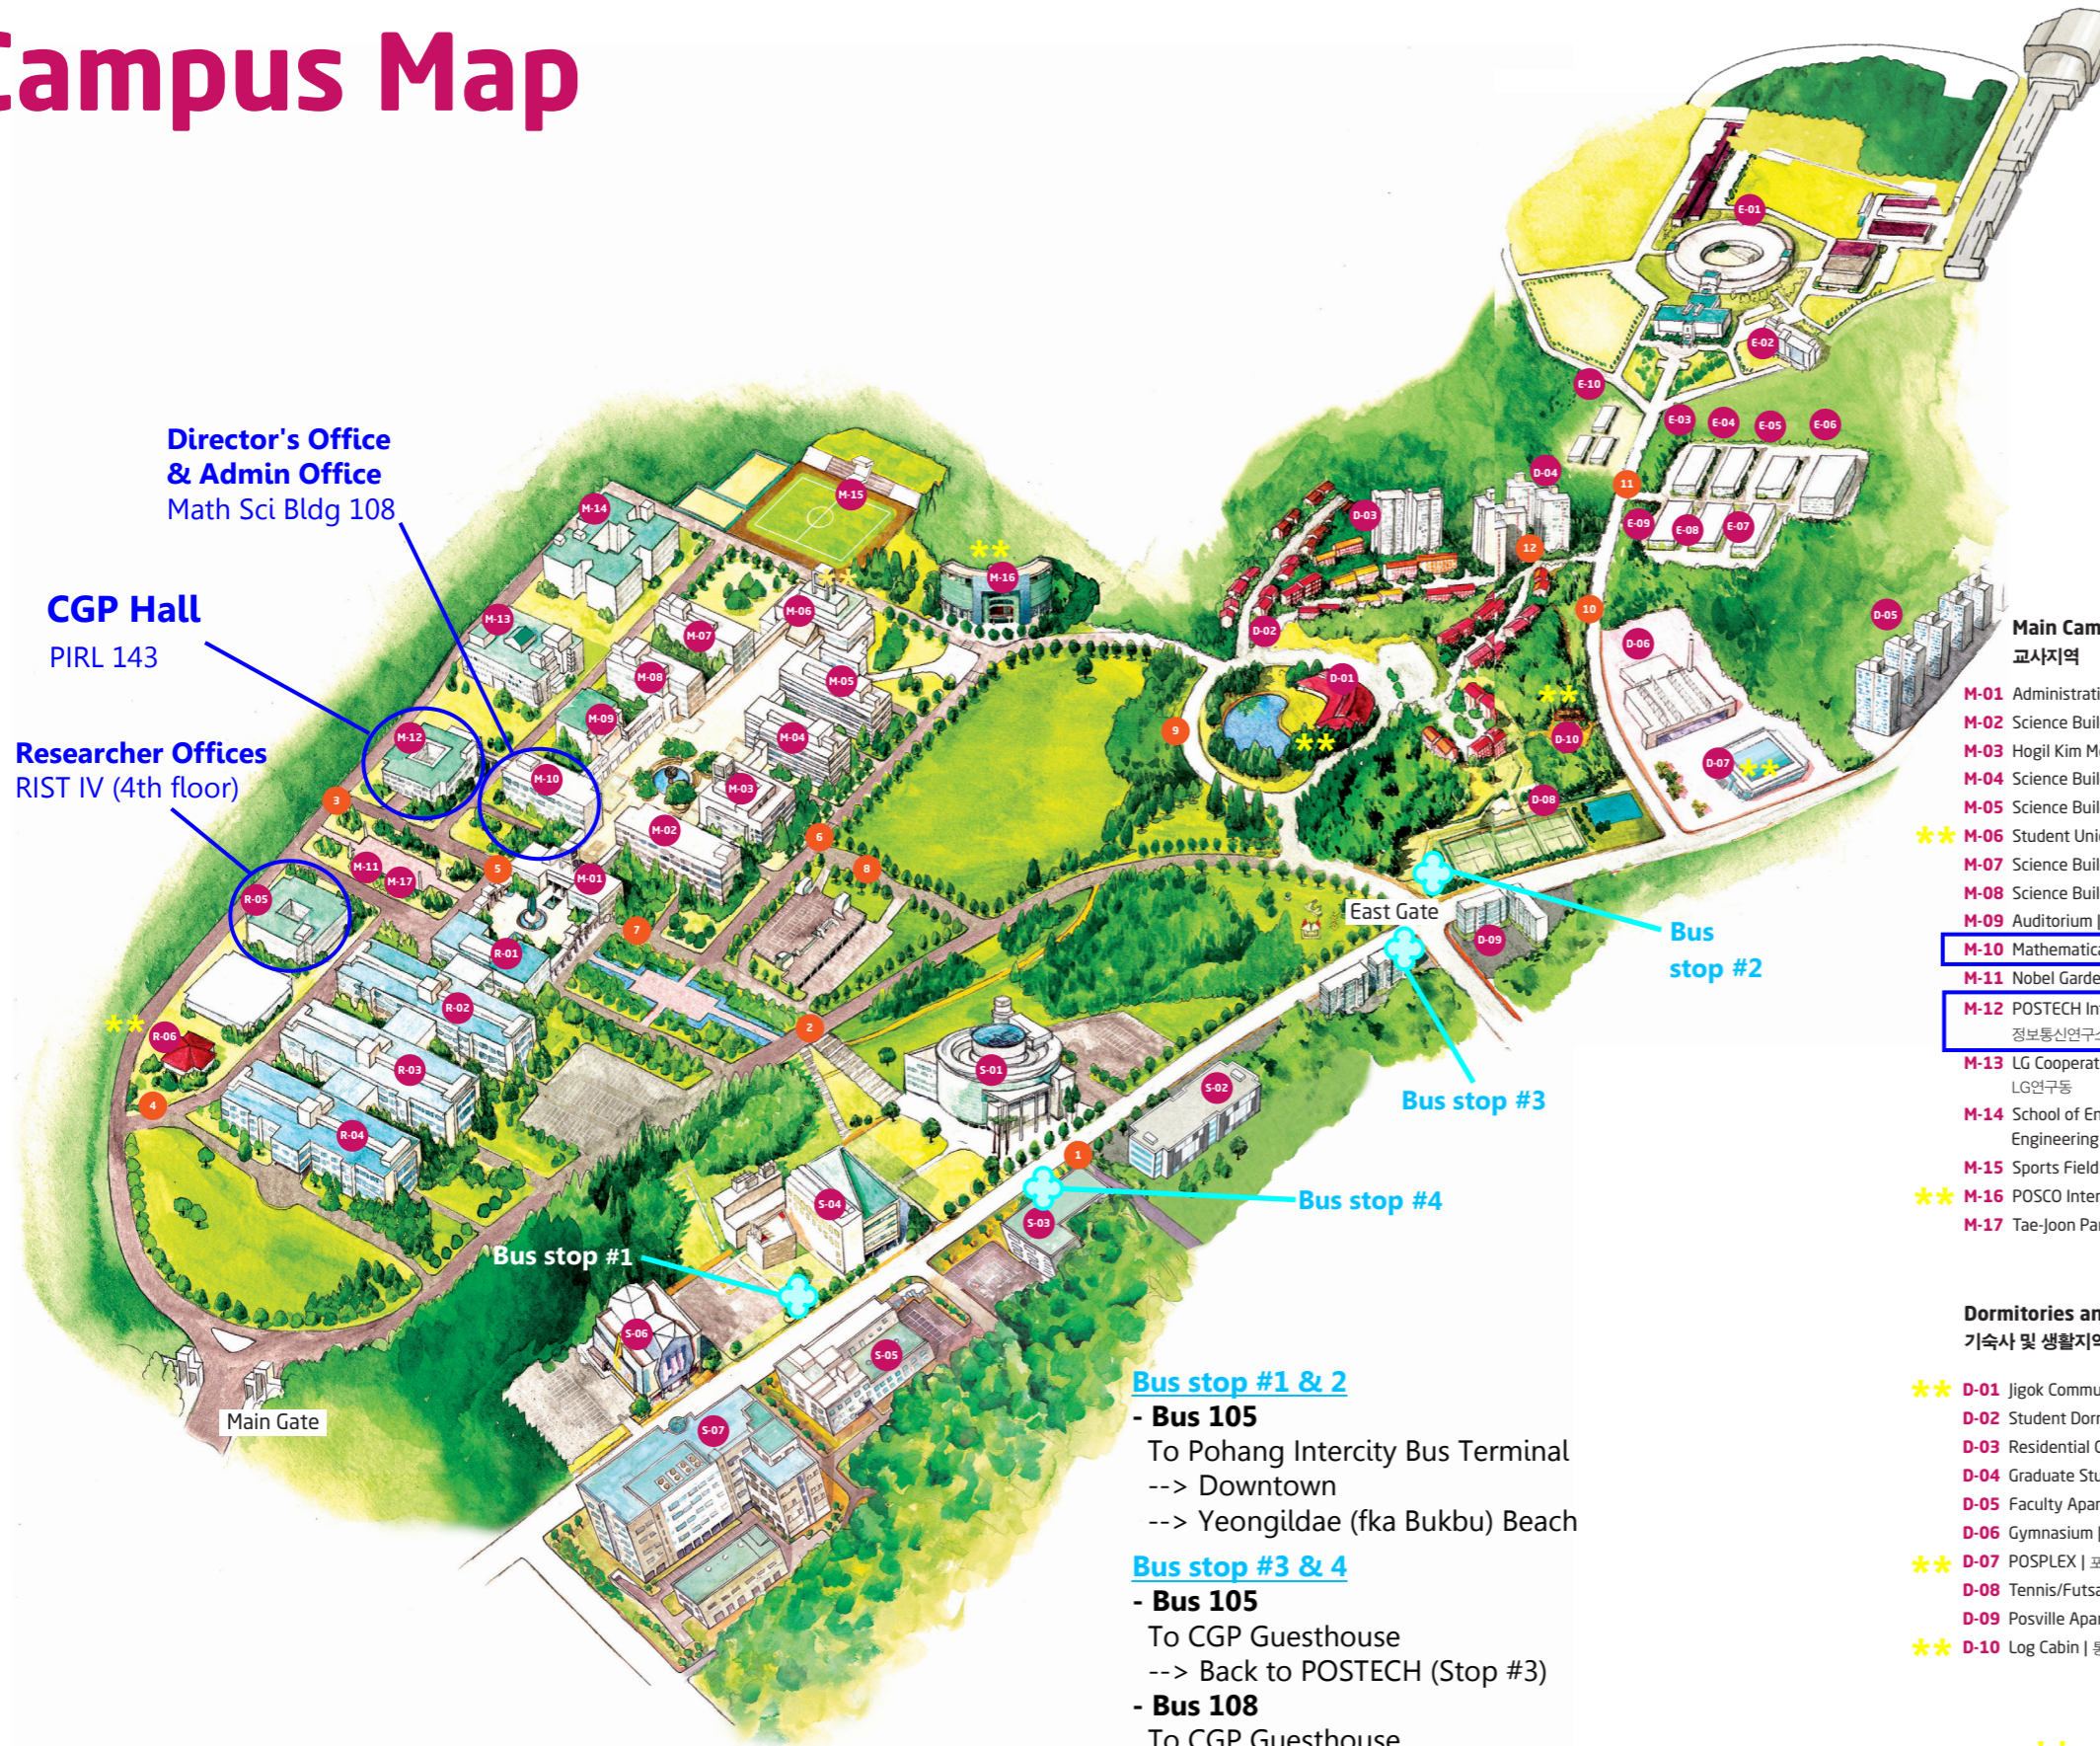

Campus Map

Director's Office & Admin Office
Math Sci Bldg 108

CGP Hall
PIRL 143

Researcher Offices
RIST IV (4th floor)

East Campus 실험동지역

- E-01 Pohang Accelerator Laboratory | 포항가속기연구소
- E-02 National Institute for Nanomaterials Technology | 나노융합기술원
- E-03 Life Science Building | 생명과학관
- E-04 Machine Shop | 기기공작동
- E-05 Mechanical Engineering Laboratories Building | 기계실험동
- E-06 Wind Tunnels | 풍동동
- E-07 Chemical Engineering Laboratories Building | 화공실험동
- E-08 Research Building I | 제1실험동
- E-09 Chemistry Building | 화학관
- E-10 POSCO/RIST Laboratories Building | POSCO/RIST연구동

South Campus 도서관 및 연구소지역

- S-01 Tae-Joon Park Digital Library | 청암학술정보관
- S-02 C5
- S-03 Jigok Research Building | 지곡연구동
- S-04 POSTECH Biotech Center | 생명공학연구센터
- S-05 Pohang Institute of Metal Industry Advancement | 포항금속소재산업진흥원
- S-06 Korea Institute of Robot and Convergence | 한국로봇융합연구원
- S-07 Graduate Institute of Ferrous Technology | 철강대학원

Bus stop #1 & 2
- **Bus 105**
To Pohang Intercity Bus Terminal
--> Downtown
--> Yeongildae (fka Bukbu) Beach

Bus stop #3 & 4
- **Bus 105**
To CGP Guesthouse
--> Back to POSTECH (Stop #3)

- **Bus 108**
To CGP Guesthouse
--> I-dong --> Downtown

** On-campus Dining Options